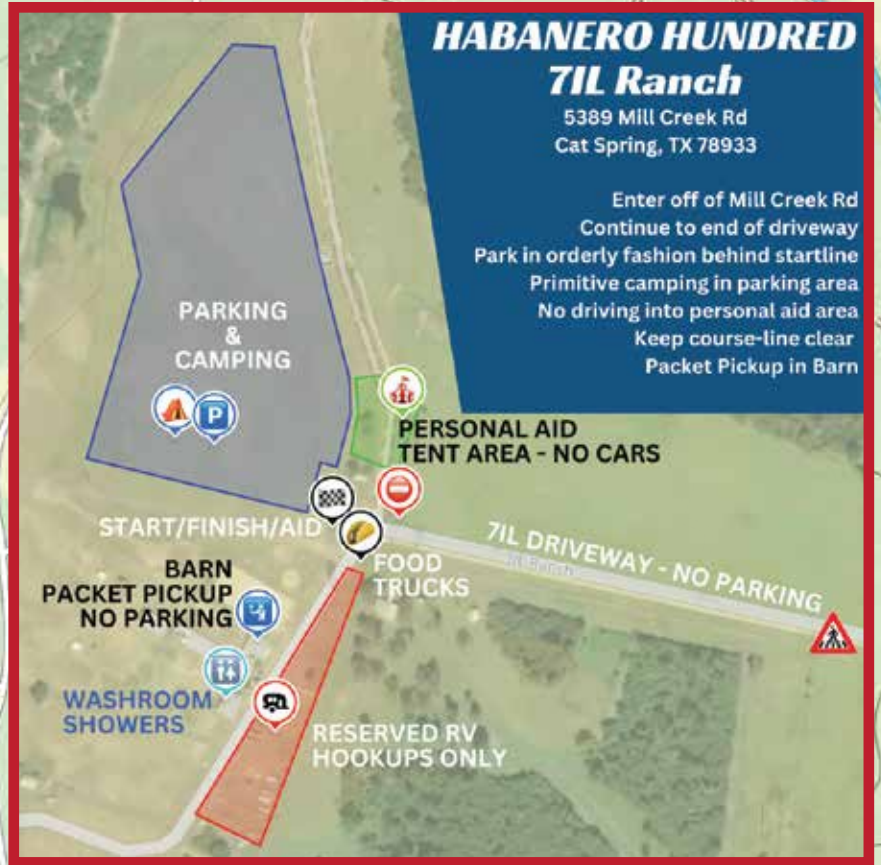

**TEXT/CALL
EMERGENCIES:
682-RUN-TROT
OR 911**

**ALL RUNNERS
CHECKOUT BEFORE
LEAVING RANCH**

Satellite: © Mapbox

WWW.TRAILRACINGOVERTEXAS.COM

500 m
Web Mercator | EPSG: 3857