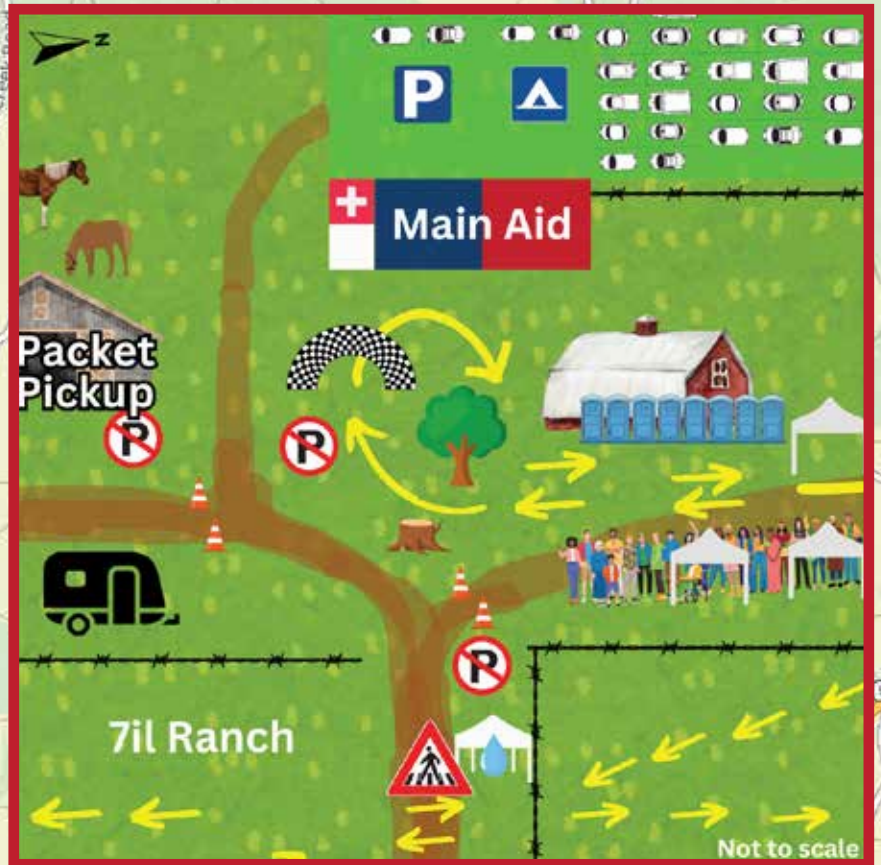

**TEXT/CALL
EMERGENCIES:
682-RUN-TROT
OR 911**

**ALL RUNNERS
CHECKOUT BEFORE
LEAVING RANCH**

Satellite: © Mapbox

WWW.TRAILRACINGOVERTEXAS.COM

500 m
Web Mercator | EPSG: 3857